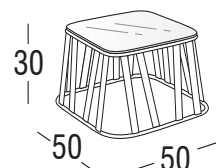

Design: Plazzogna - Papparotto
Product: Coffee table
Sizes: **cm 50x50x30h (20"x20"x12"h)**

FEATURES

Frame: Aluminum
Polyester powder coating (Akzo Nobel)
Top: Colored tempered glass
Glides: Nylon PA6
Finishings: White, Coffee

Net weight unit  6,5

Gross weight  9

Units per package 2

Packages sizes  base cm 54x54x34h
top glass cm 46x46x4h

Packages volume m³ 0,11

FINISHINGS

UV, marine environment, scratch resistant

White